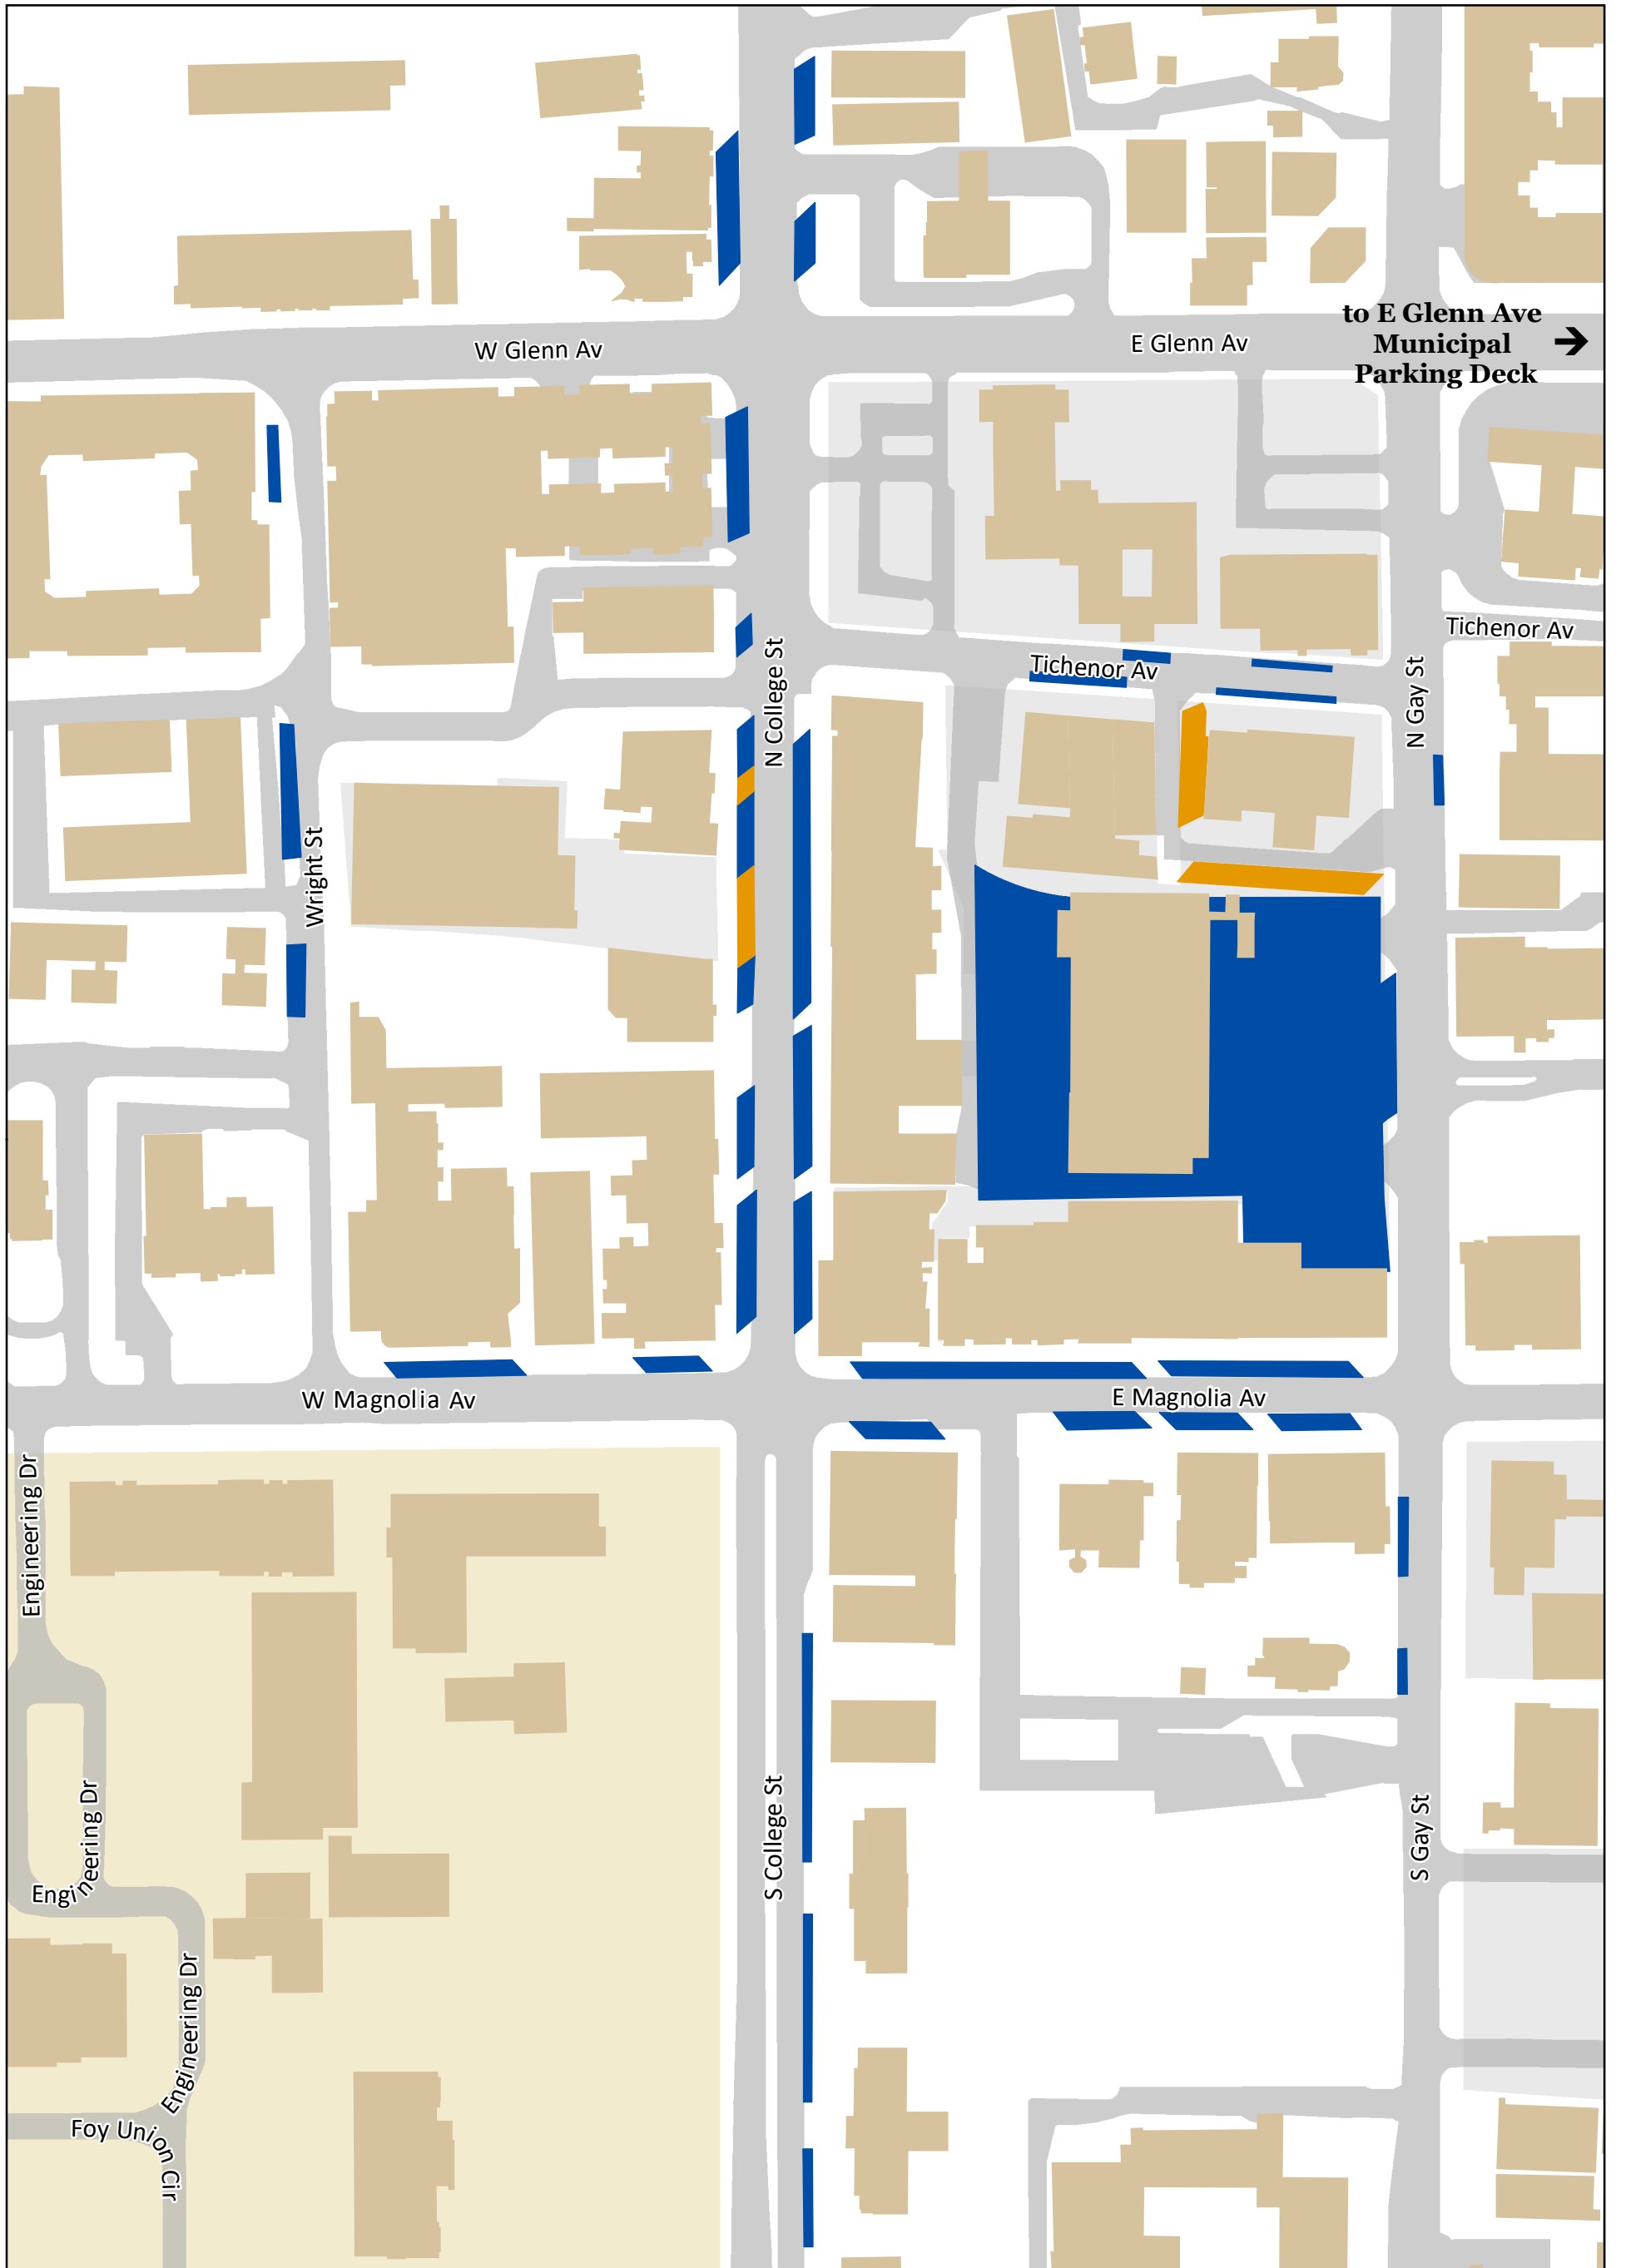

# Downtown Parking

Paid and After Hours

## Parking Type

 After Hours  Meter/Kiosk Parking

GIS Division  
07/16/2021

The City of Auburn, Alabama does not guarantee or warrant the accuracy of this map or any information contained herein. Information may contain errors and should be verified by an appropriately qualified, licensed and independent professional.